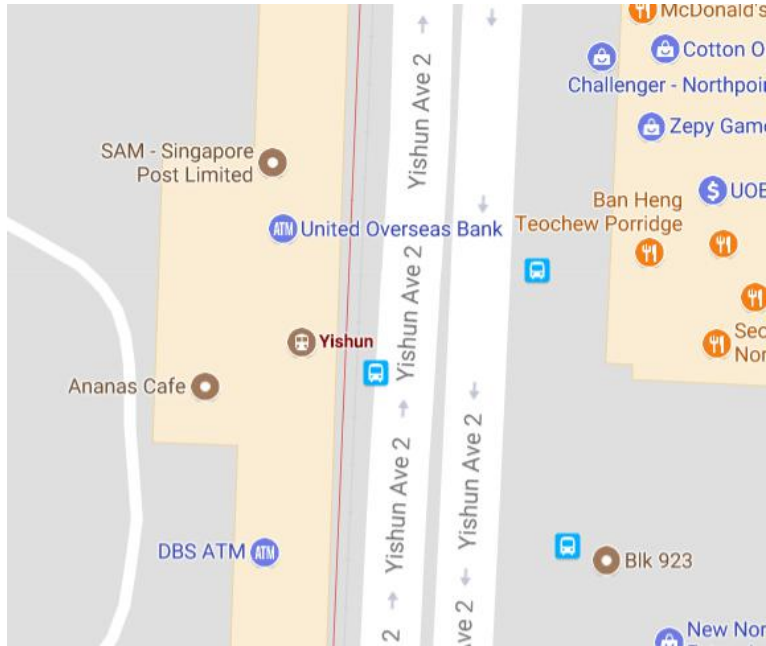

Action Asia Events - Shuttle Bus Transport

Pasir Ris MRT

Action Asia Events - Shuttle Bus Transport

Paya Lebar MRT

SINGAPORE
Action Asia 50
新加坡动感亚洲50

Action Asia Events - Shuttle Bus Transport

Yishun MRT

SINGAPORE
Action Asia 50
新加坡动感亚洲50

Action Asia Events - Shuttle Bus Transport

Yew Tee MRT

SINGAPORE
Action Asia 50
新加坡动感亚洲50

Action Asia Events - Shuttle Bus Transport

Jurong East MRT

SINGAPORE
Action Asia 50
新加坡动感亚洲50

Action Asia Events - Shuttle Bus Transport

Boon Lay MRT

SINGAPORE
Action Asia 50
新加坡动感亚洲50

Action Asia Events - Shuttle Bus Transport

Vivocity MRT