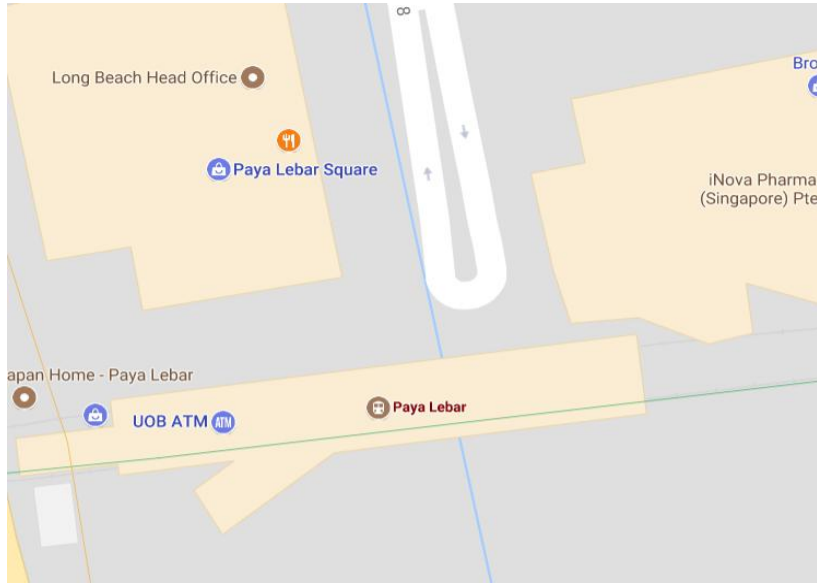

Action Asia Events - Shuttle Bus Transport

Pasir Ris MRT

Action Asia Events - Shuttle Bus Transport

Paya Lebar MRT

SINGAPORE
Action Asia 50
新加坡动感亚洲50

Action Asia Events - Shuttle Bus Transport

Yishun MRT

SINGAPORE
Action Asia 50
新加坡动感亚洲50

Action Asia Events - Shuttle Bus Transport

Yew Tee MRT

SINGAPORE
Action Asia 50
新加坡动感亚洲50

Action Asia Events - Shuttle Bus Transport

Jurong East MRT

SINGAPORE
Action Asia 50
新加坡动感亚洲50

Action Asia Events - Shuttle Bus Transport

Boon Lay MRT

SINGAPORE
Action Asia 50
新加坡动感亚洲50

Action Asia Events - Shuttle Bus Transport

Vivocity MRT