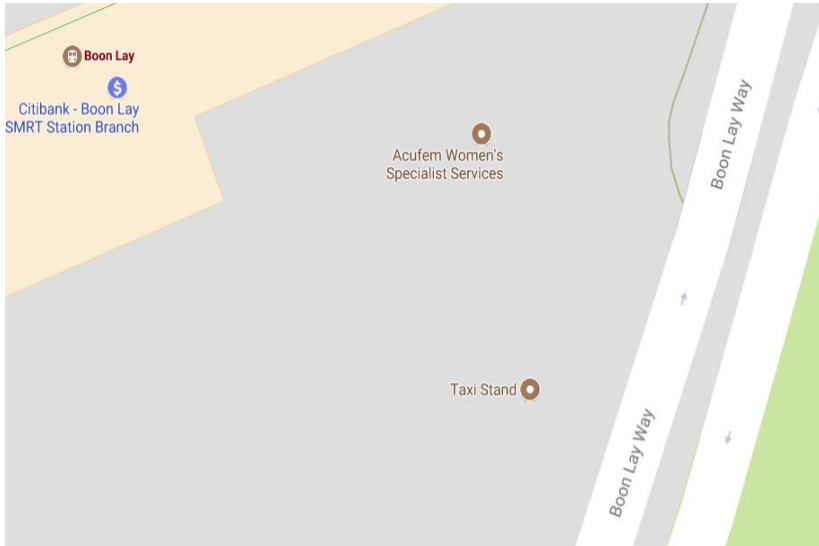

Action Asia Events - Shuttle Bus Transport

Boon Lay MRT

SINGAPORE
Action Asia 50
新加坡动感亚洲50