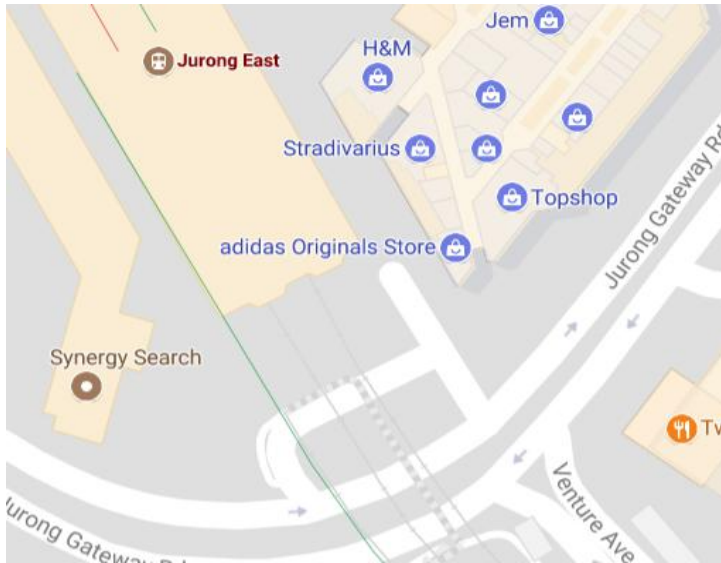

Action Asia Events - Shuttle Bus Transport

Pasir Ris MRT

Action Asia Events - Shuttle Bus Transport

Paya Lebar MRT

SINGAPORE
Action Asia 50
新加坡动感亚洲50

Action Asia Events - Shuttle Bus Transport

Yishun MRT

SINGAPORE
Action Asia 50
新加坡动感亚洲50

Action Asia Events - Shuttle Bus Transport

Yew Tee MRT

SINGAPORE
Action Asia 50
新加坡动感亚洲50

Action Asia Events - Shuttle Bus Transport

Jurong East MRT

SINGAPORE
Action Asia 50
新加坡动感亚洲50

Action Asia Events - Shuttle Bus Transport

Boon Lay MRT

SINGAPORE
Action Asia 50
新加坡动感亚洲50

Action Asia Events - Shuttle Bus Transport

Vivocity MRT