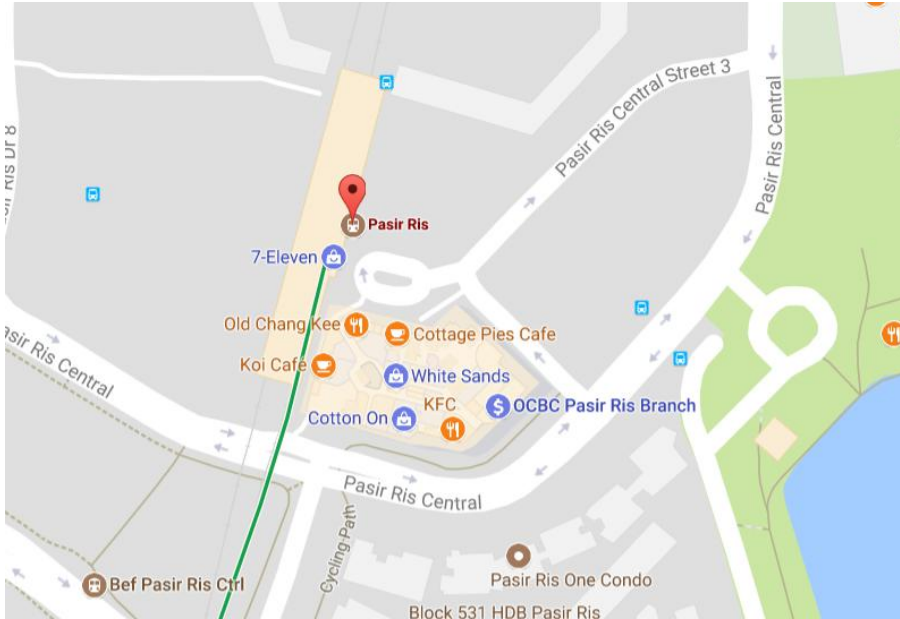

Action Asia Events - Shuttle Bus Transport

Pasir Ris MRT

Action Asia Events - Shuttle Bus Transport

Paya Lebar MRT

SINGAPORE
Action Asia 50
新加坡动感亚洲50

Action Asia Events - Shuttle Bus Transport

Yishun MRT

SINGAPORE
Action Asia 50
新加坡动感亚洲50

Action Asia Events - Shuttle Bus Transport

Yew Tee MRT

SINGAPORE
Action Asia 50
新加坡动感亚洲50

Action Asia Events - Shuttle Bus Transport

Jurong East MRT

SINGAPORE
Action Asia 50
新加坡动感亚洲50

Action Asia Events - Shuttle Bus Transport

Boon Lay MRT

SINGAPORE
Action Asia 50
新加坡动感亚洲50

Action Asia Events - Shuttle Bus Transport

Vivocity MRT