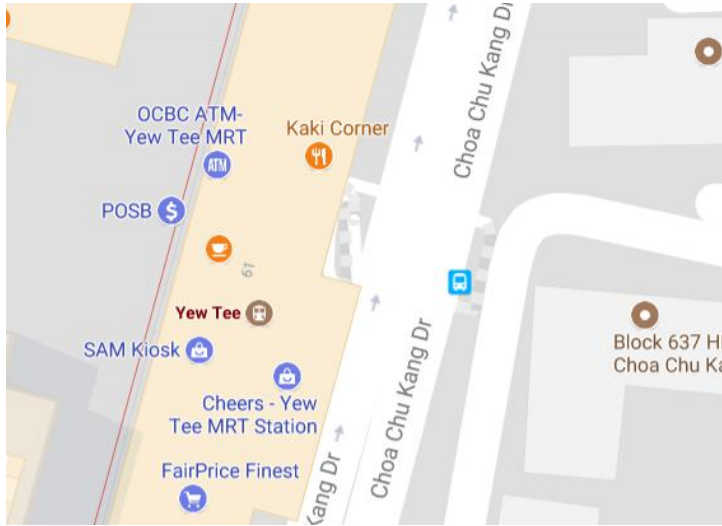

Action Asia Events - Shuttle Bus Transport

Pasir Ris MRT

Action Asia Events - Shuttle Bus Transport

Paya Lebar MRT

SINGAPORE
Action Asia 50
新加坡动感亚洲50

Action Asia Events - Shuttle Bus Transport

Yishun MRT

SINGAPORE
Action Asia 50
新加坡动感亚洲50

Action Asia Events - Shuttle Bus Transport

Yew Tee MRT

SINGAPORE
Action Asia 50
新加坡动感亚洲50

Action Asia Events - Shuttle Bus Transport

Jurong East MRT

SINGAPORE
Action Asia 50
新加坡动感亚洲50

Action Asia Events - Shuttle Bus Transport

Boon Lay MRT

SINGAPORE
Action Asia 50
新加坡动感亚洲50

Action Asia Events - Shuttle Bus Transport

Vivocity MRT