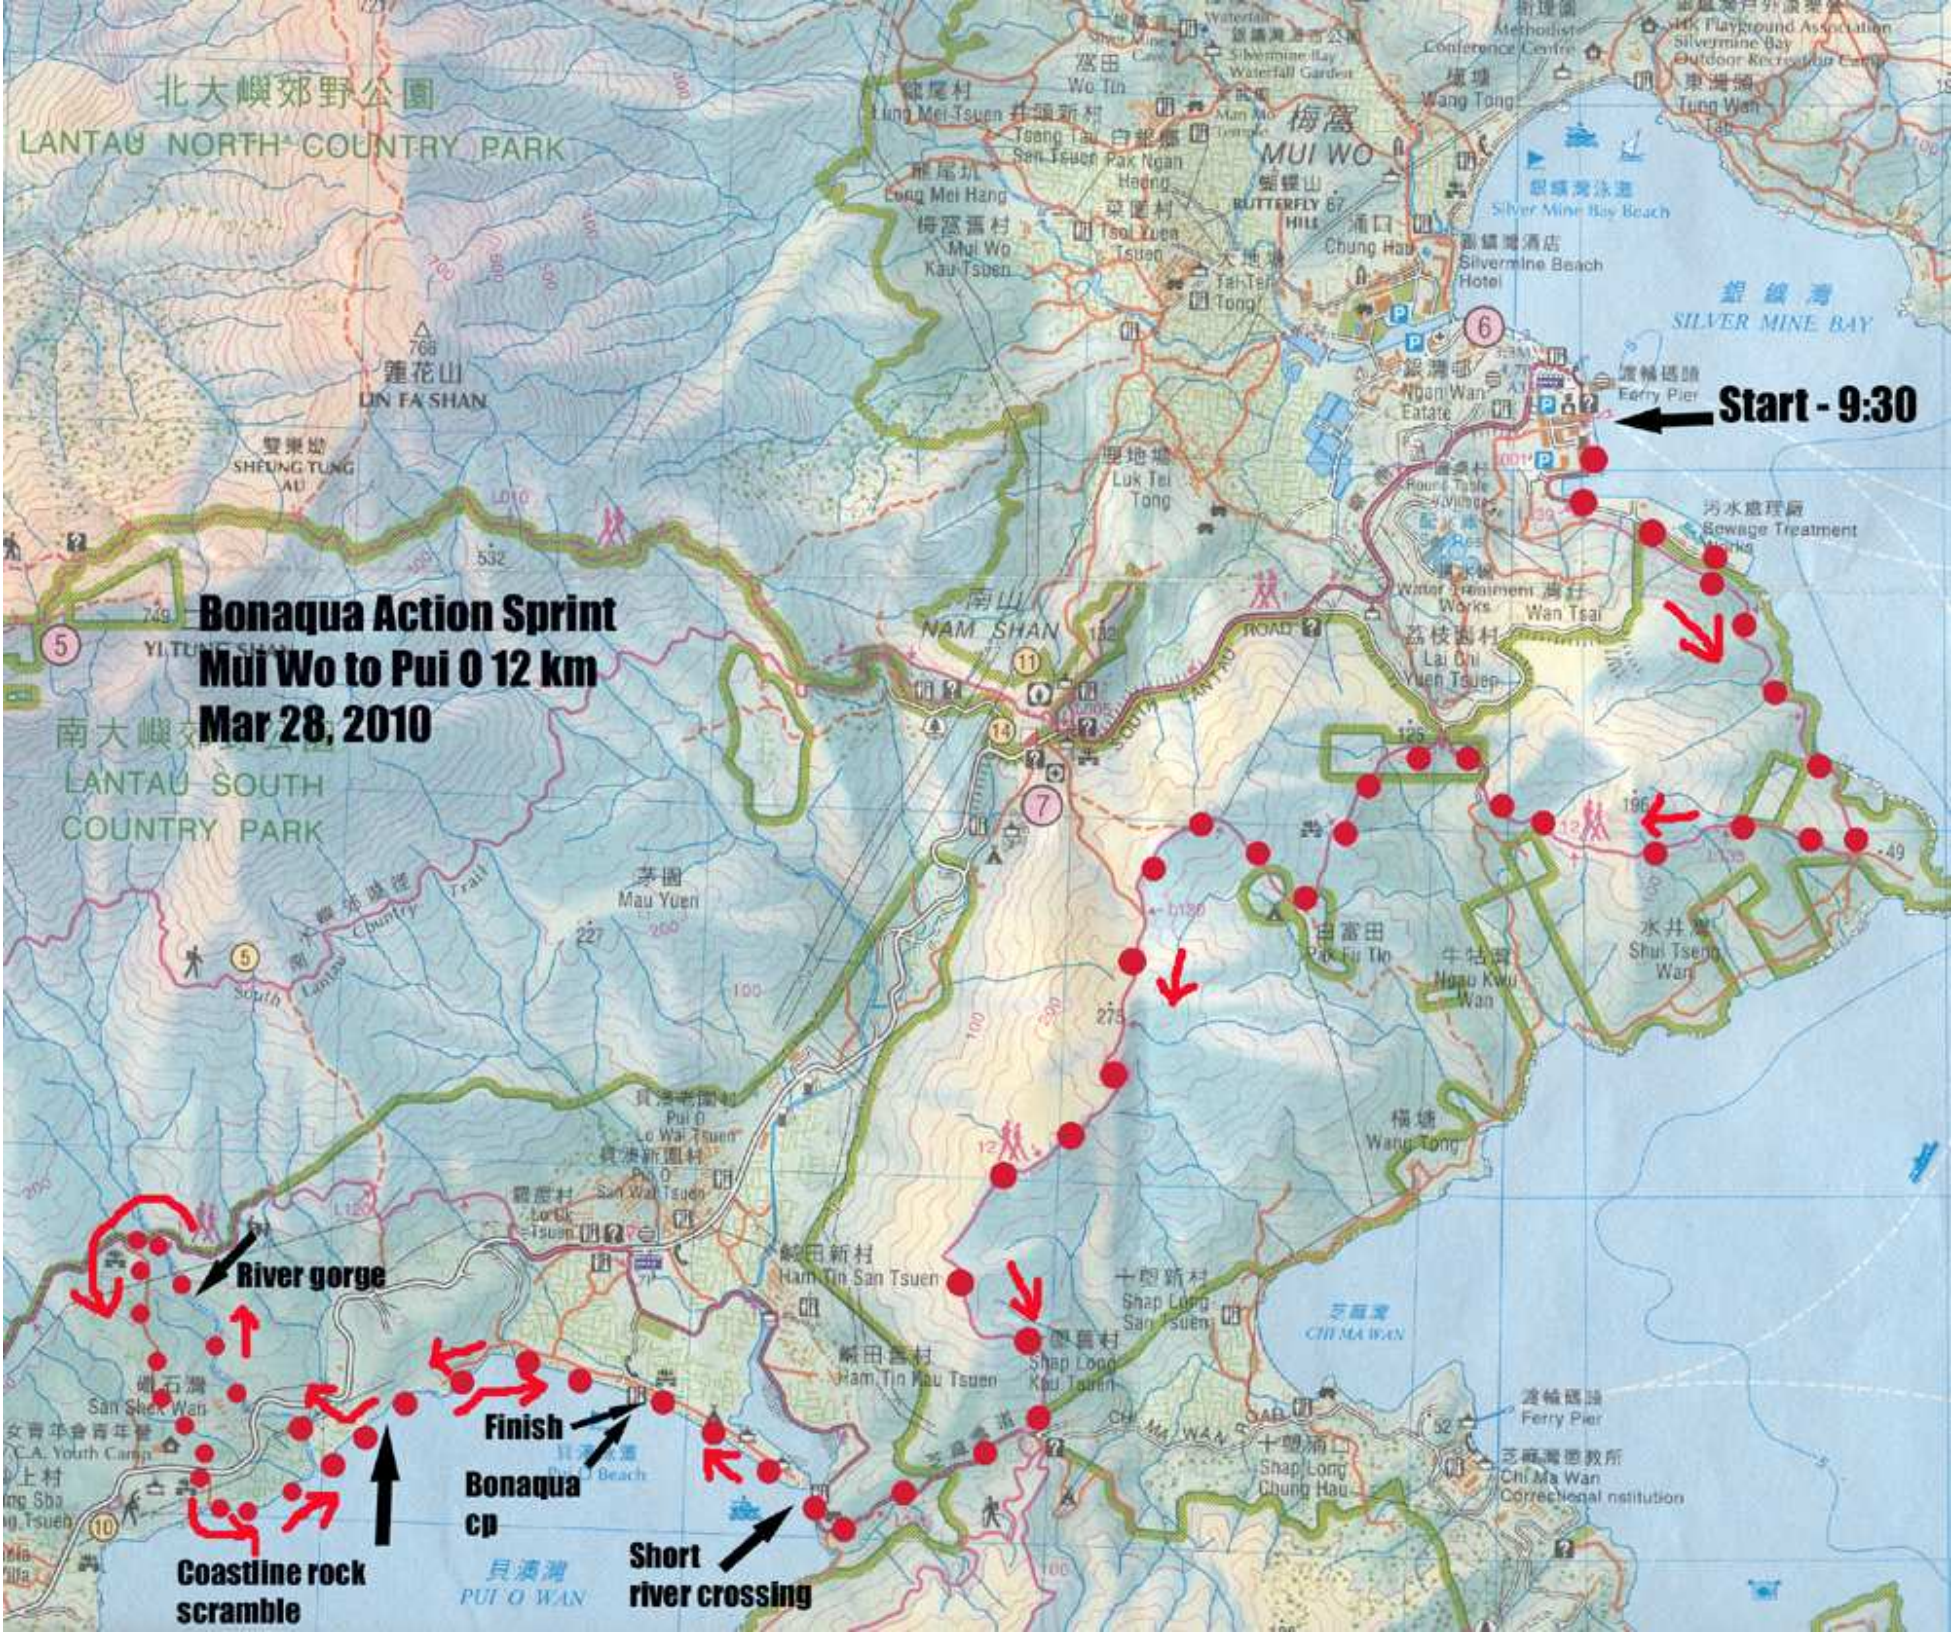

北大嶼郊野公園
LANTAU NORTH COUNTRY PARK

Bonaqua Action Sprint
Mui Wo to Pui O 12 km
Mar 28, 2010

南大嶼郊野公園
LANTAU SOUTH COUNTRY PARK

Start - 9:30

River gorge

Finish

Bonaqua cp

Coastline rock scramble

Short river crossing