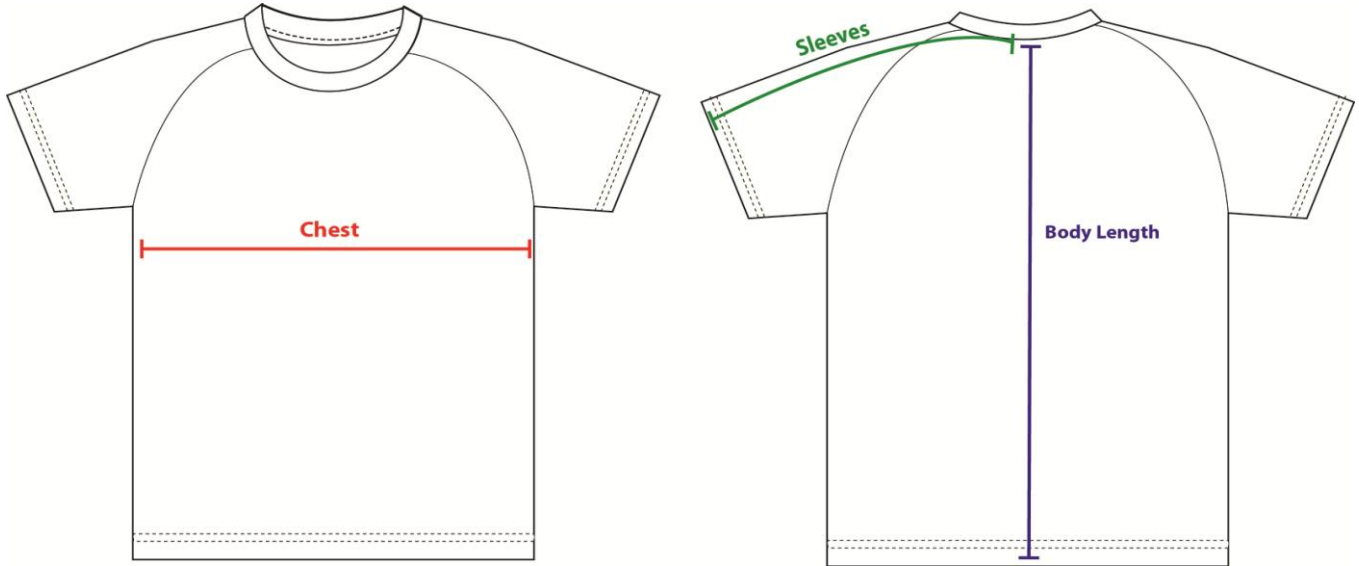

# Size Breakdown

Short sleeves tee size	XS	S	M	L	XL
Chest (CM)	45	47.5	50	52.5	55
Body Length (CM)	62	64.5	67	69.5	72
Sleeves length (CM)	40.2	41.2	42	42.8	43.6

Date: 20 Jan 2014