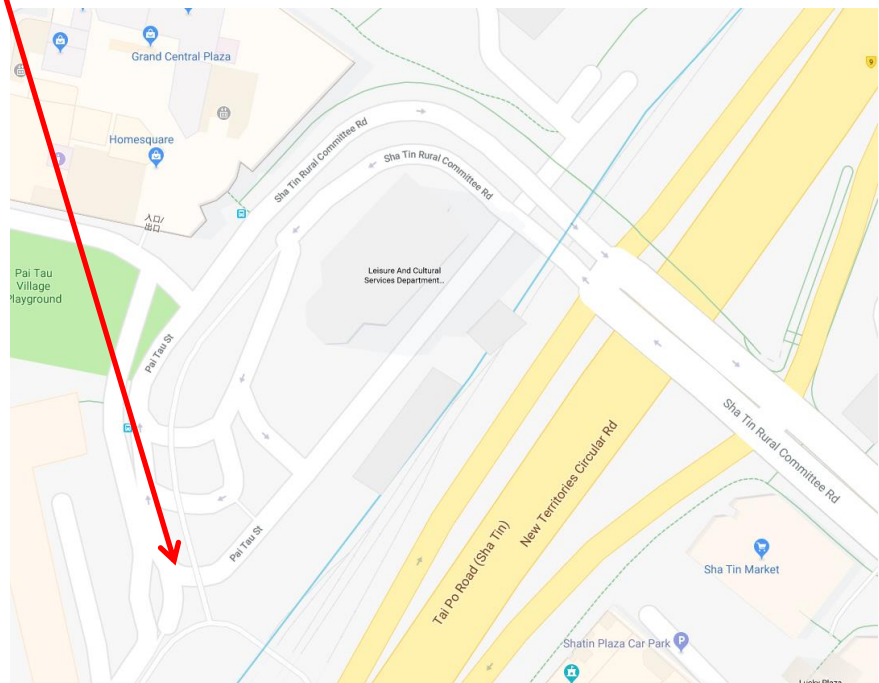

Action Asia Events - Shuttle Bus Transport

Prince Edward MTR, Exit A1 (Bank of China opposite Mongkok Police Station)
太子港鐵站 A1 出口 (中國銀行側口，旺角警署對面)

Shatin East Rail Station, Exit B (Pai Tau Street, beside the mini bus station)
沙田東鐵站B出口(排頭街，於東鐵站往小巴士站方向)

Admiralty MTR, Exit C2 (Exit of Admiralty Centre near McDonald)
金鐘港鐵站 C2 出口 (海富中心門外近麥當奴)

Near Yuen Long Bus Terminus (next to Sun Yuen Long Centre Block 1)

元朗巴士總站旁 (新元朗中心第一座旁邊)