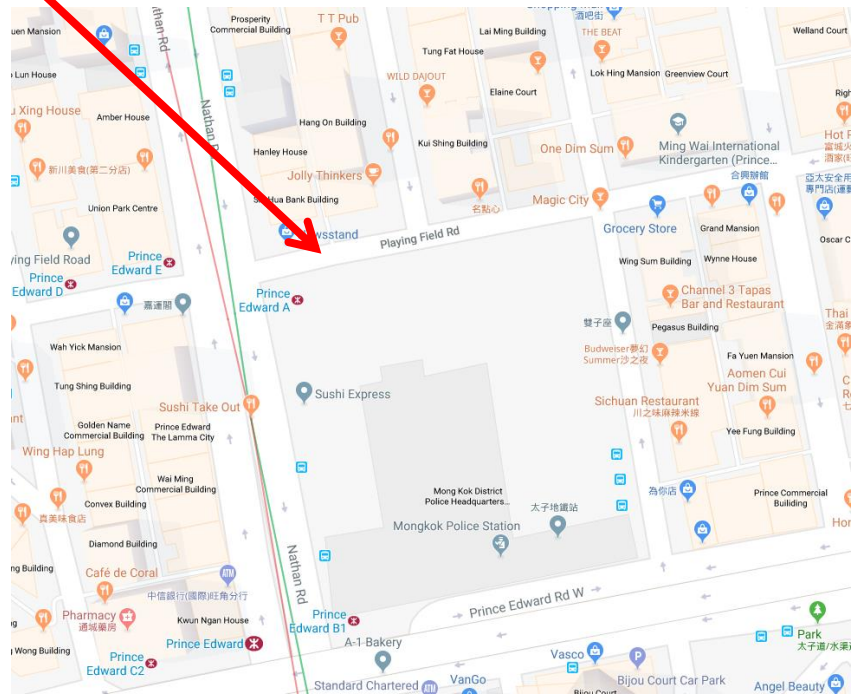

Action Asia Events - Shuttle Bus Transport

Prince Edward MTR, Exit A1 (Bank of China opposite Mongkok Police Station)
太子港鐵站 A1 出口 (中國銀行側口，旺角警署對面)

Shatin East Rail Station, Exit B (Pai Tau Street, beside the mini bus station)
沙田東鐵站B出口(排頭街，於東鐵站往小巴士站方向)

Admiralty MTR, Exit C2 (Exit of Admiralty Centre near McDonald)
金鐘港鐵站 C2 出口 (海富中心門外近麥當奴)

Near Yuen Long Bus Terminus (next to Sun Yuen Long Centre Block 1)

元朗巴士總站旁 (新元朗中心第一座旁邊)