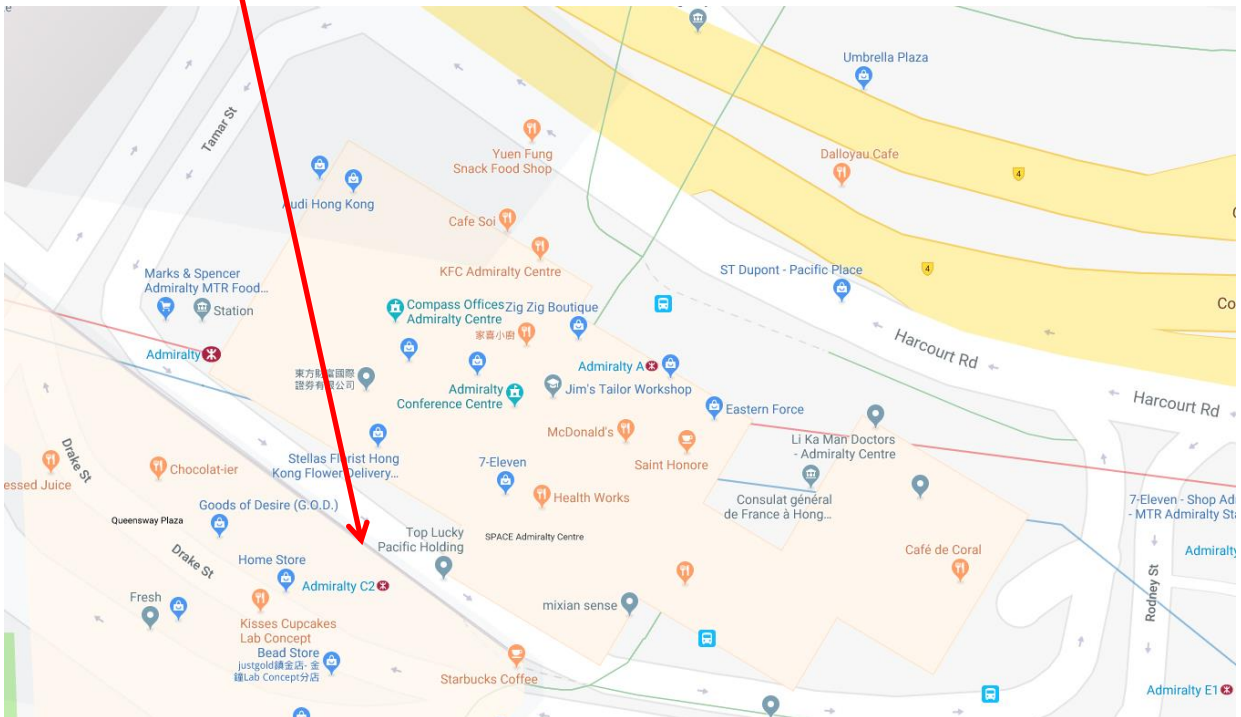

Action Asia Events - Shuttle Bus Transport

Prince Edward MTR, Exit A1 (Bank of China opposite Mongkok Police Station)
太子港鐵站 A1 出口 (中國銀行側口，旺角警署對面)

Shatin East Rail Station, Exit B (Pai Tau Street, beside the mini bus station)
沙田東鐵站B出口(排頭街，於東鐵站往小巴士站方向)

Admiralty MTR, Exit C2 (Exit of Admiralty Centre near McDonald)
金鐘港鐵站 C2 出口 (海富中心門外近麥當奴)

Near Yuen Long Bus Terminus (next to Sun Yuen Long Centre Block 1)

元朗巴士總站旁 (新元朗中心第一座旁邊)